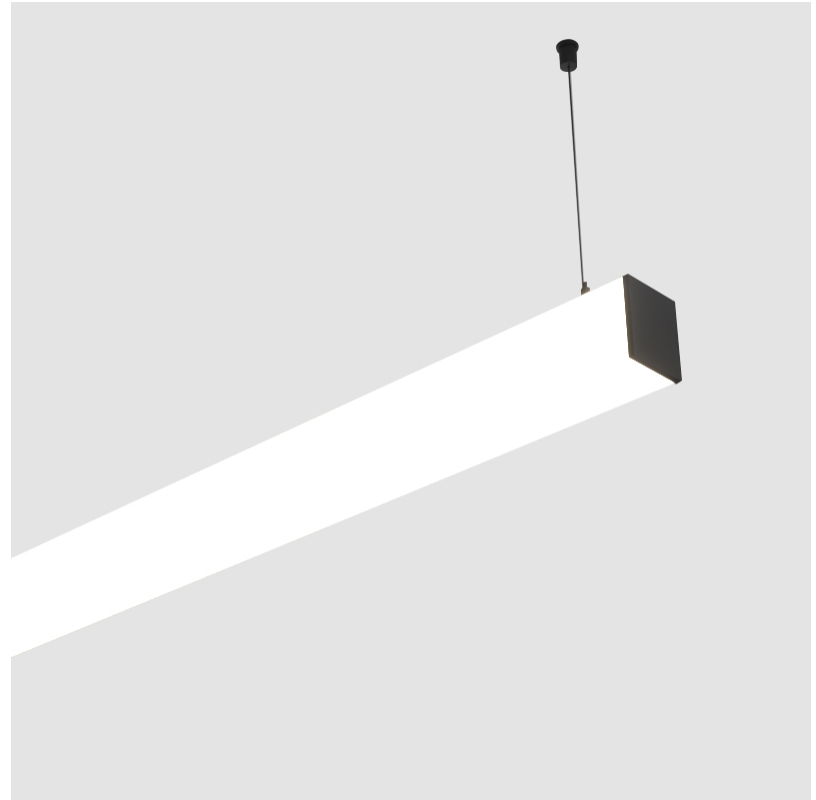

GENERAL

Series: Fino
Brand: Prolicht
Division: Architectural
Mounting Type: Suspension
Mounting Location: Ceiling
Subcategory: Profile

PHYSICAL

Shape: Rectangle
Length (mm): 1740
Length (in): 68 1/2
Width (mm): 65
Width (in): 2 9/16
Height (mm): 76
Height (in): 3
Max. Overall Height (mm): 2076
Max. Overall Height (in): 81 3/4
Light Distribution: Omnidirectional
Weight (kg): 4.99
Weight (lbs): 11.00
Diffuser: PMMA - Opal
Fixture Finish: SSR / BKV / CWI / CRY / HAB / UFT / ITA / RUA / FTG / MYG / LOD / PUS / FRO / FUP / KIA / POP / BLS / SPG / MEY / GOH / GUM / CHC / COM / ABZ / JAG / OBR / MOS / ROR
Fixture Material: Aluminum
Cable Details: 2000mm or 4000mm Transparent Cable
Upon Request: Cable colour - White / Black / Orange / Red

ELECTRICAL

Lamp Type: LED (Zhaga Standard)
Input Wattage (W): 30
Total Output Wattage (W): 24 / 19.2 (3500K)
Dimming: Non-Dimming / Phase Dimming (120Vac only) / 0-10V Dimming
Driver Included: Yes
Driver Location: Integrated
Driver Type: Constant Current - 120 / 277Vac
Driver Class: Class 2
Input Voltage (V): 120 - 277
Constant Current (MA): 350 / 600 (3500K)

LED

Color Temperature (°K): 3000 / 3500 / 4000
Max. Delivered Lumen (lm): 3430 / 3548 / 3620
CRI: >80 CRI
Lamp Life (hrs): 50000

OPTICAL

RATINGS AND CERTIFICATIONS

Certified By: Certified for North American Standards
IP rating: IP20