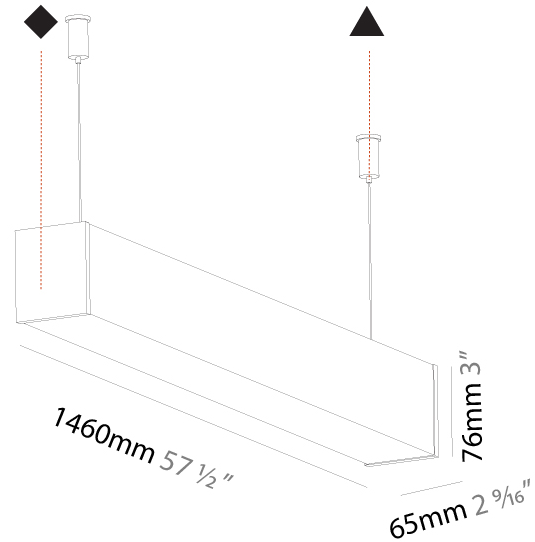

GENERAL

Series: Fino
Brand: Prolicht
Division: Architectural
Mounting Type: Suspension
Mounting Location: Ceiling
Subcategory: Profile

PHYSICAL

Shape: Rectangle
Length (mm): 1740
Length (in): 68 1/2
Width (mm): 65
Width (in): 2 9/16
Height (mm): 76
Height (in): 3
Max. Overall Height (mm): 2076
Max. Overall Height (in): 81 3/4
Light Distribution: Omnidirectional
Weight (kg): 4.99
Weight (lbs): 11.00
Diffuser: PMMA - Opal
Fixture Finish: SSR / BKV / CWI / CRY / HAB / UFT / ITA / RUA / FTG / MYG / LOD / PUS / FRO / FUP / KIA / POP / BLS / SPG / MEY / GOH / GUM / CHC / COM / ABZ / JAG / OBR / MOS / ROR
Fixture Material: Aluminum
Cable Details: 2000mm or 4000mm Transparent Cable
Upon Request: Cable colour - White / Black / Orange / Red

ELECTRICAL

Lamp Type: LED (Zhaga Standard)
Input Wattage (W): 30
Total Output Wattage (W): 24 / 19.2 (3500K)
Dimming: Non-Dimming / Phase Dimming (120Vac only) / 0-10V Dimming
Driver Included: Yes
Driver Location: Integrated
Driver Type: Constant Current - 120 / 277Vac
Driver Class: Class 2
Input Voltage (V): 120 - 277
Constant Current (MA): 350 / 600 (3500K)

LED

Color Temperature (°K): 3000 / 3500 / 4000
Max. Delivered Lumen (lm): 3430 / 3548 / 3620
CRI: >80 CRI
Lamp Life (hrs): 50000

OPTICAL

RATINGS AND CERTIFICATIONS

Certified By: Certified for North American Standards
IP rating: IP20