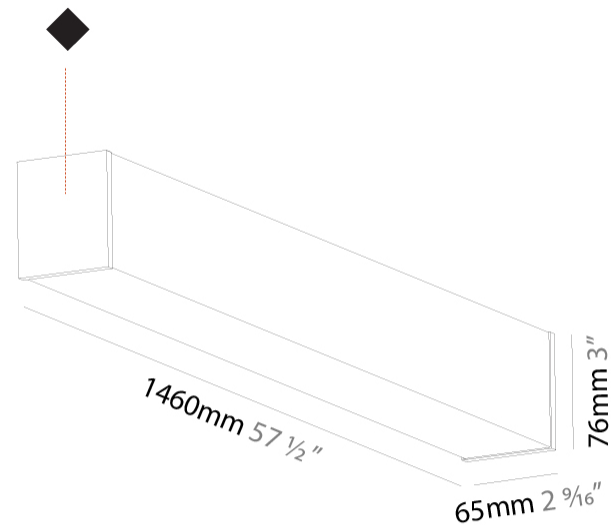

GENERAL

Series: Fino
Brand: Prolicht
Division: Architectural
Mounting Type: Suspension
Mounting Location: Ceiling
Subcategory: Profile

PHYSICAL

Shape: Rectangle
Length (mm): 1460
Length (in): 57 1/2
Width (mm): 65
Width (in): 2 9/16
Height (mm): 76
Height (in): 3
Max. Overall Height (mm): 2076
Max. Overall Height (in): 81 3/4
Light Distribution: Omnidirectional
Weight (kg): 4.314
Weight (lbs): 9.510
Diffuser: PMMA - Opal
Fixture Finish: [SSR / BKV / CWI / CRY / HAB / UFT / ITA / RUA / FTG / MYG / LOD / PUS / FRO / FUP / KIA / POP / BLS / SPG / MEY / GOH / GUM / CHC / COM / ABZ / JAG / OBR / MOS / ROR](#)
Fixture Material: Aluminum
Cable Details: [2000mm or 4000mm Transparent Cable](#)
Upon Request: Cable colour - White / Black / Orange / Red

ELECTRICAL

Lamp Type: LED (Zhaga Standard)
Input Wattage (W): 25
Total Output Wattage (W): 20 / 16 (3500K)
Dimming: [Non-Dimming / Phase Dimming (120Vac only) / 0-10V Dimming](#)
Driver Included: Yes
Driver Location: Integrated
Driver Type: Constant Current - 120 / 277Vac
Driver Class: Class 2
Input Voltage (V): 120 - 277
Constant Current (MA): 350 / 500 (3500K)

LED

[Color Temperature (°K): 3000 / 3500 / 4000](#)
Max. Delivered Lumen (lm): 2850 / 2960 / 3020
CRI: >80 CRI
Lamp Life (hrs): 50000

OPTICAL

RATINGS AND CERTIFICATIONS

Certified By: Certified for North American Standards
IP rating: IP20