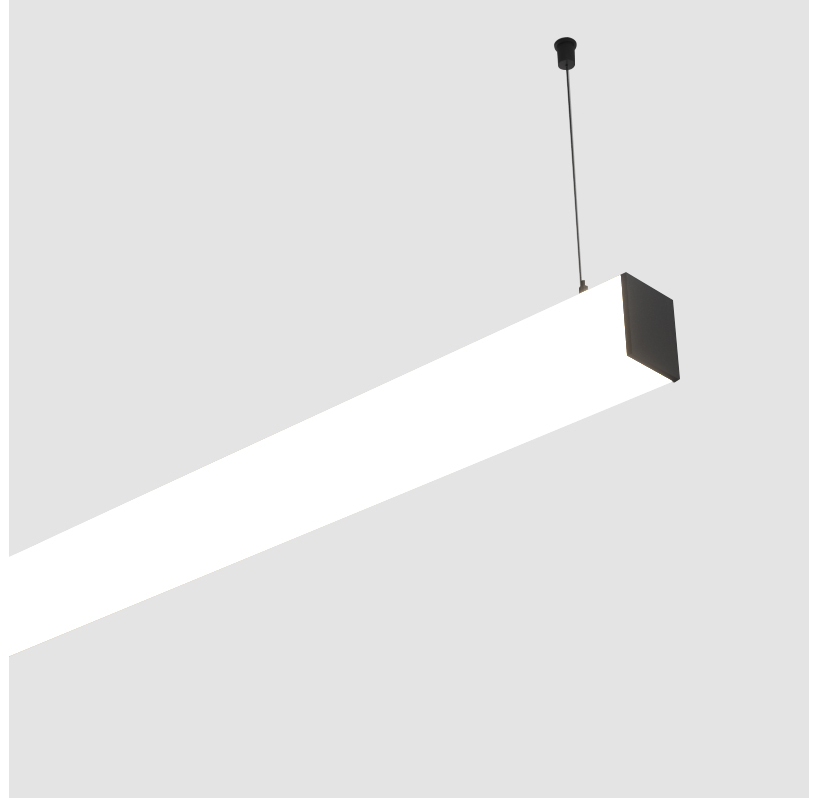

GENERAL

Series: Fino
Brand: Prolicht
Division: Architectural
Mounting Type: Suspension
Mounting Location: Ceiling
Subcategory: Profile

PHYSICAL

Shape: Rectangle
Length (mm): 1460
Length (in): 57 1/2
Width (mm): 65
Width (in): 2 9/16
Height (mm): 76
Height (in): 3
Max. Overall Height (mm): 2076
Max. Overall Height (in): 81 3/4
Light Distribution: Omnidirectional
Weight (kg): 4.314
Weight (lbs): 9.510
Diffuser: PMMA - Opal
Fixture Finish: [SSR / BKV / CWI / CRY / HAB / UFT / ITA / RUA / FTG / MYG / LOD / PUS / FRO / FUP / KIA / POP / BLS / SPG / MEY / GOH / GUM / CHC / COM / ABZ / JAG / OBR / MOS / ROR](#)
Fixture Material: Aluminum
Cable Details: [2000mm or 4000mm Transparent Cable](#)
Upon Request: Cable colour - White / Black / Orange / Red

ELECTRICAL

Lamp Type: LED (Zhaga Standard)
Input Wattage (W): 25
Total Output Wattage (W): 20 / 16 (3500K)
Dimming: [Non-Dimming / Phase Dimming (120Vac only) / 0-10V Dimming](#)
Driver Included: Yes
Driver Location: Integrated
Driver Type: Constant Current - 120 / 277Vac
Driver Class: Class 2
Input Voltage (V): 120 - 277
Constant Current (MA): 350 / 500 (3500K)

LED

[Color Temperature (°K): 3000 / 3500 / 4000](#)
Max. Delivered Lumen (lm): 2850 / 2960 / 3020
CRI: >80 CRI
Lamp Life (hrs): 50000

OPTICAL

RATINGS AND CERTIFICATIONS

Certified By: Certified for North American Standards
IP rating: IP20